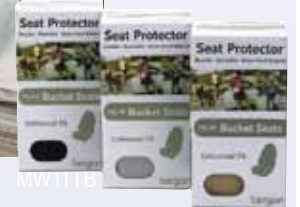

Suggested for Compact SUV, Mini Van & Compact Pick-Ups

Fits most bench seats that measure approximately:

- 51.5 in. wide
- 19.5 in. seat depth
- 27 in. seat back height

Suggested for Mid to Large SUV, Van & Mid to Large Pick-Ups

Fits most bench seats that measure approximately:

- 57.5 in. wide
- 19.5 in. seat depth
- 27 in. seat back height

**Compact Bench Seats**

BER88087	Black	.....\$24.49	.....2/	<b>\$22.99</b>
BER88096	Grey	.....24.49	.....2/	<b>22.99</b>
BER88097	Tan	.....24.49	.....2/	<b>22.99</b>

**Mid to Large Bench Seats**

BER88088	Black	.....\$24.99	.....2/	<b>\$23.49</b>
BER88098	Grey	.....24.99	.....2/	<b>23.49</b>
BER88099	Tan	.....24.99	.....2/	<b>23.49</b>

Suggested for Compact Car, Mid-sized Car

Fits most bench seats that measure approximately:

- 53 in. seat width
- 59.5 in. seat-back width
- 22 in. seat depth
- 32 in. seat back height

**Bucket Seats**

BER88089	Black	.....\$13.99	.....2/	<b>\$12.19</b>
BER88100	Grey	.....13.99	.....2/	<b>12.19</b>
BER88101	Tan	.....13.99	.....2/	<b>12.19</b>