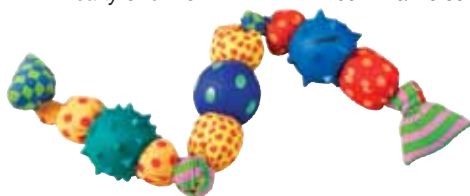

PET220 11" x 1.25" .....7.59.....6/ 6.69

**Petstages.**

**Mini Fleece Play Pillow with Squeaker!**

Soft fleece is fun to toss, chase and cuddle. Ropes add more interest! When play is over, it can be cuddled and snuggled when resting!

PET185 6" long .....\$3.99.....6/ \$3.19

**Multi Rope Chew**

Rope provides enhanced floss for dental health.

PET227 Mini.....3.79.....6/ 2.99

PET228 Large .....4.99.....6/ 3.99

**Hearty Chew**

Soft yet strong polypropylene rope can be chewed, tugged & pulled, & will not damage dog's teeth & gums. Durable ball is soft enough to exercise jaws. Mixed textures keep dog's interest.

PET122 Hearty Chew 8" .....7.99.....6/ 6.59

**Dog Chew Chain**

Fabric "rope" cleans your dog's teeth and gums when chewing and playing. Balls have different textures to keep interest. Rounded points on balls provide gentle massage to gums for enhanced dental health.