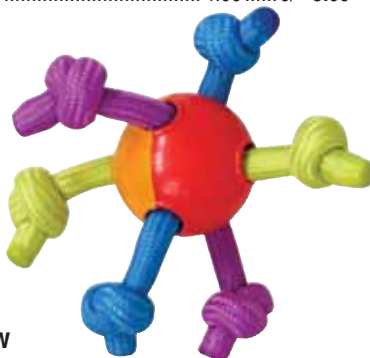

PET220 11" x 1.25" .....7.59.....6/ 6.69

**Petstages.**

**Mini Fleece Play Pillow with Squeaker!**

Soft fleece is fun to toss, chase and cuddle. Ropes add more interest! When play is over, it can be cuddled and snuggled when resting!

PET185 6" long .....\$3.99.....6/ \$3.19

**Multi Rope Chew**

Rope provides enhanced floss for dental health.

PET227 Mini.....3.79.....6/ 2.99

PET228 Large .....4.99.....6/ 3.99

**Hearty Chew**

Soft yet strong polypropylene rope can be chewed, tugged & pulled, & will not damage dog's teeth & gums. Durable ball is soft enough to exercise jaws. Mixed textures keep dog's interest.

PET122 Hearty Chew 8" .....7.99.....6/ 6.59

**Dog Chew Chain**

Fabric "rope" cleans your dog's teeth and gums when chewing and playing. Balls have different textures to keep interest. Rounded points on balls provide gentle massage to gums for enhanced dental health.