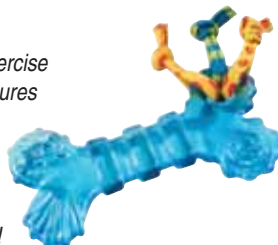

PET231 .....\$7.99.....6/ 6.99

**ORKA Pine Cone Chew**

One piece construction adds to durability. Pine cone shape provides smooth, oval textures to provide continuous gum massage when chewed.

PET224 Mini 6.25"x 1.25" .....3.49.....6/ 2.99

**ORKA Mini Chew**

Mini sized for the smaller dog. Fun denim streamers and multiple textures add fun and interest. The perfect toy for your toy sized chewer.

PET133 6" x 1.5".....\$3.99.....6/ \$3.49

**ORKA Mini Bone**

Flat bone shape helps exercise jaw muscles! Multiple textures massage gums to enhance dental health. Canvas streamers help remove soft tartar. Perfect size for mini dogs!

PET221 4" x 2.25" .....3.99.....6/ 3.39