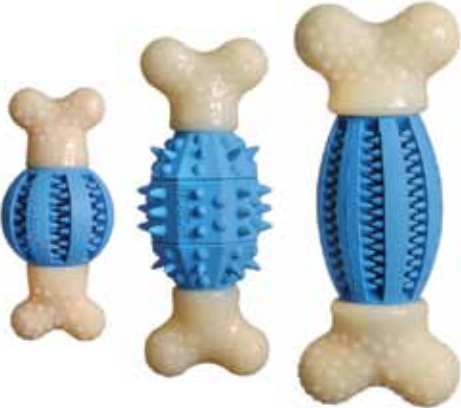

**\$9.49**  
**6/ \$8.79**

- NTG801 Assorted Football & Soccer
- NTG802 Assorted Basketball & Baseball

**DoubleAction Dental Chews**

Durable chew toy with bacon flavored ends for powerful chewers. Soft center allows pet to easily carry chew. Center is also mint flavored to freshen breath and to help with tartar control.

- NTG502 Spiky Ball ..... \$5.99 .....6/ 5.49
- NTG603 Round Ball ..... 8.99 .....6/ 7.99
- NTG705 Football ..... 12.99 .....6/ 10.99

**DoubleAction Chews**

Durable chew for dogs features an EZ carry center and durable ends for powerful chewers. Dental nubs help control tartar.

- NTG102 Regular ..... \$5.69 .....6/ 5.09
- NTG103 Wolf ..... 9.19 .....6/ 8.29
- NTG105 Souper ..... 13.29 .....6/ 11.89

**Dura Chew Plus Chicken**

**NEW!**

Designed for powerful chewers, these non-edible chews have multiple textures to help clean teeth and gums. They are infused with an irresistible chicken flavor to entice your pup to chew while helping to clean teeth and control tartar and plaque build-up.

- NCF302 Regular ..... 2.69 .....6/ 2.49
- NCF303 Wolf ..... 4.29 .....6/ 3.99
- NCF305 Souper ..... 8.29 .....6/ 7.69

**Dura Chew Plus Bacon**

Designed for powerful chewers, these non-edible chews have multiple textures to help clean teeth and gums. They are infused with an irresistible chicken flavor to entice your pup to chew while helping to clean teeth and control tartar and plaque build-up. Includes Insert soft thermoplastic polymer